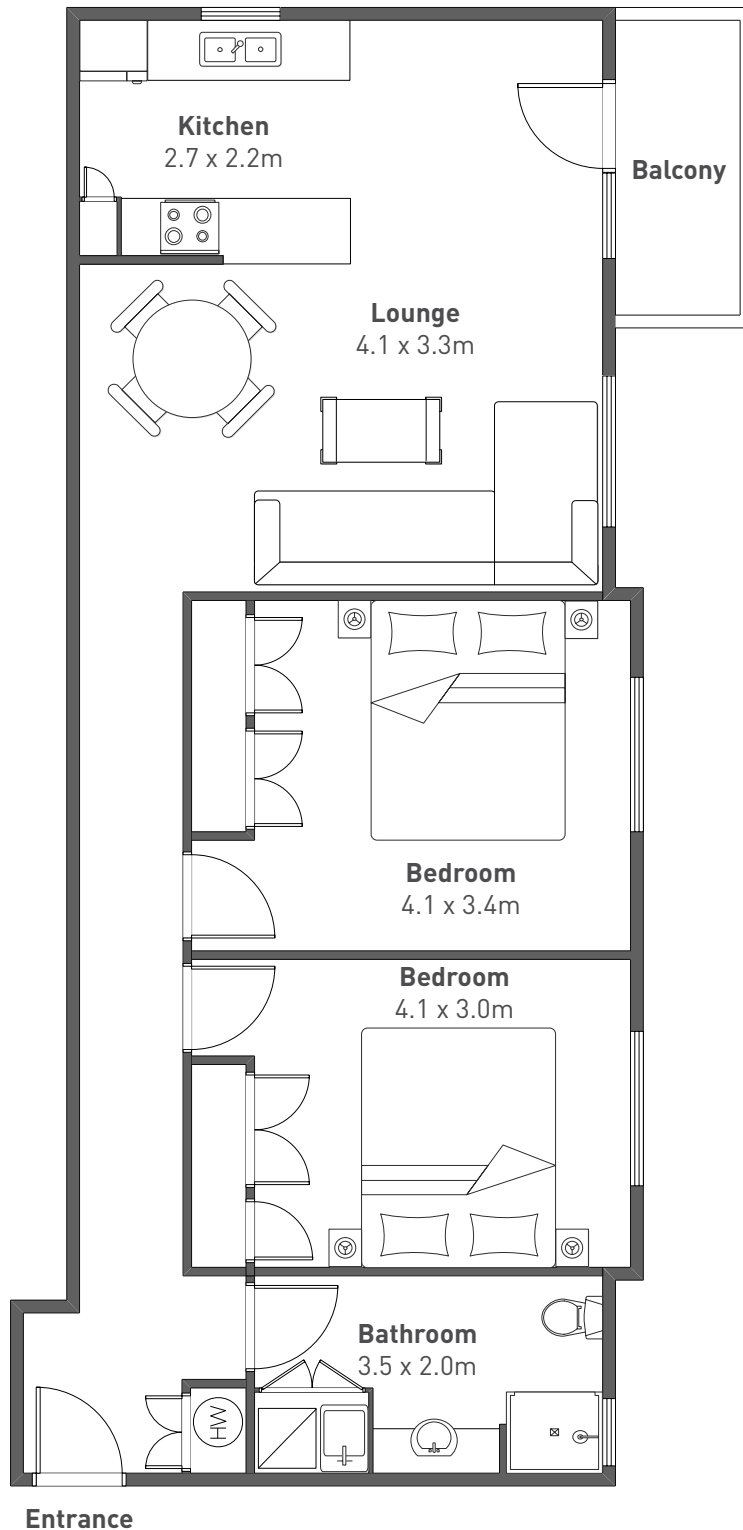

Queens Park Retirement Living

Unit 16 - 2 bedroom

*Floor plan is for marketing purposes and is to be used as a guide only. All efforts have been made to ensure its accuracy at time of print.